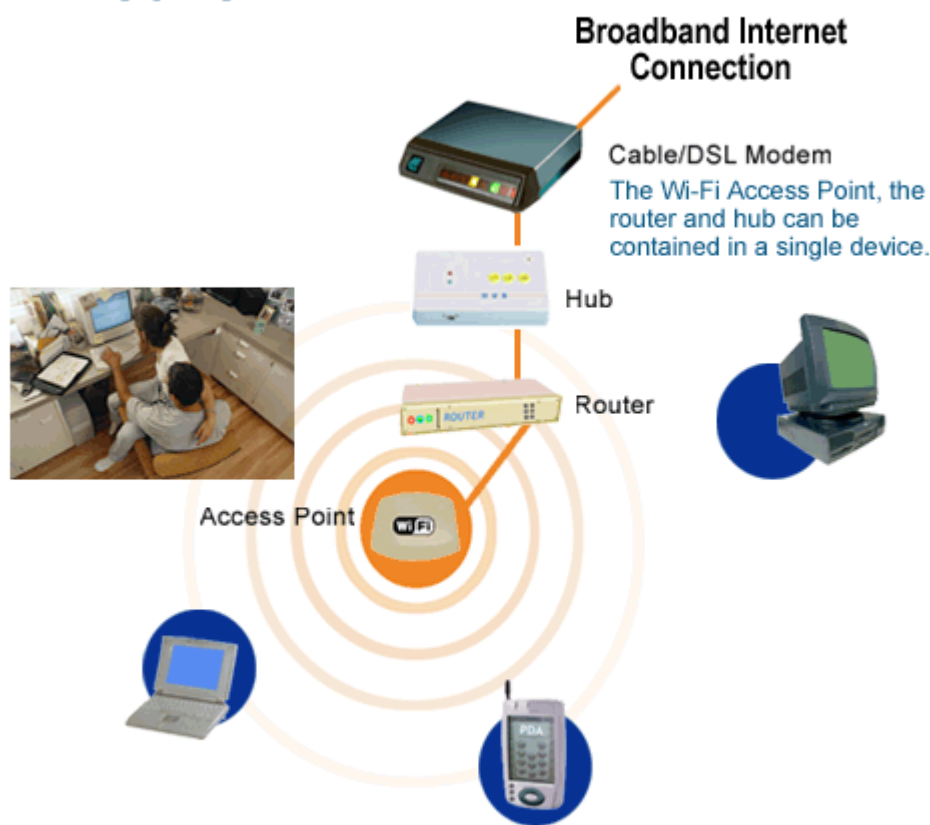

Simple Wireless Network for Home and Small Office

The home Wi-Fi network enables everyone within a house to access each other's computers, send files to printers and share a single Internet connection. Within a small business, a Wi-Fi network can easily improve workflow, give staff the freedom to move around and allow all the users to share network devices (computers, data files, printers, etc.) and a single Internet connection.

The small office Wi-Fi network also makes it easy to add new employees and computers. There is no need to install new data cables and install cabling. Just add a Wi-Fi radio to the new computer, configure it and the new employee can be up and running in minutes.

▶ Home/SOHO network

A Wi-Fi network can be easily set up in a home or office and allow all users to share files, printers, and a single Internet connection. The network can be expanded by adding Wi-Fi radio cards to new devices, eliminating the need to purchase or install costly cabling.

To allow access to the Internet, the Internet connection (DSL, ISDN or cable modem) connects to the Wi-Fi gateway. Several Wi-Fi laptops can then wirelessly connect to the gateway. The laptop computers can connect through a built-in, or embedded, Wi-Fi radio or through a standard slide-in PC Card radio.

The desktop computers can use a variety of types of Wi-Fi radios to connect to the wireless network: a plug-in USB (Universal Serial Bus) radio, a built-in PCI Card radio or an Apple AirPort module.